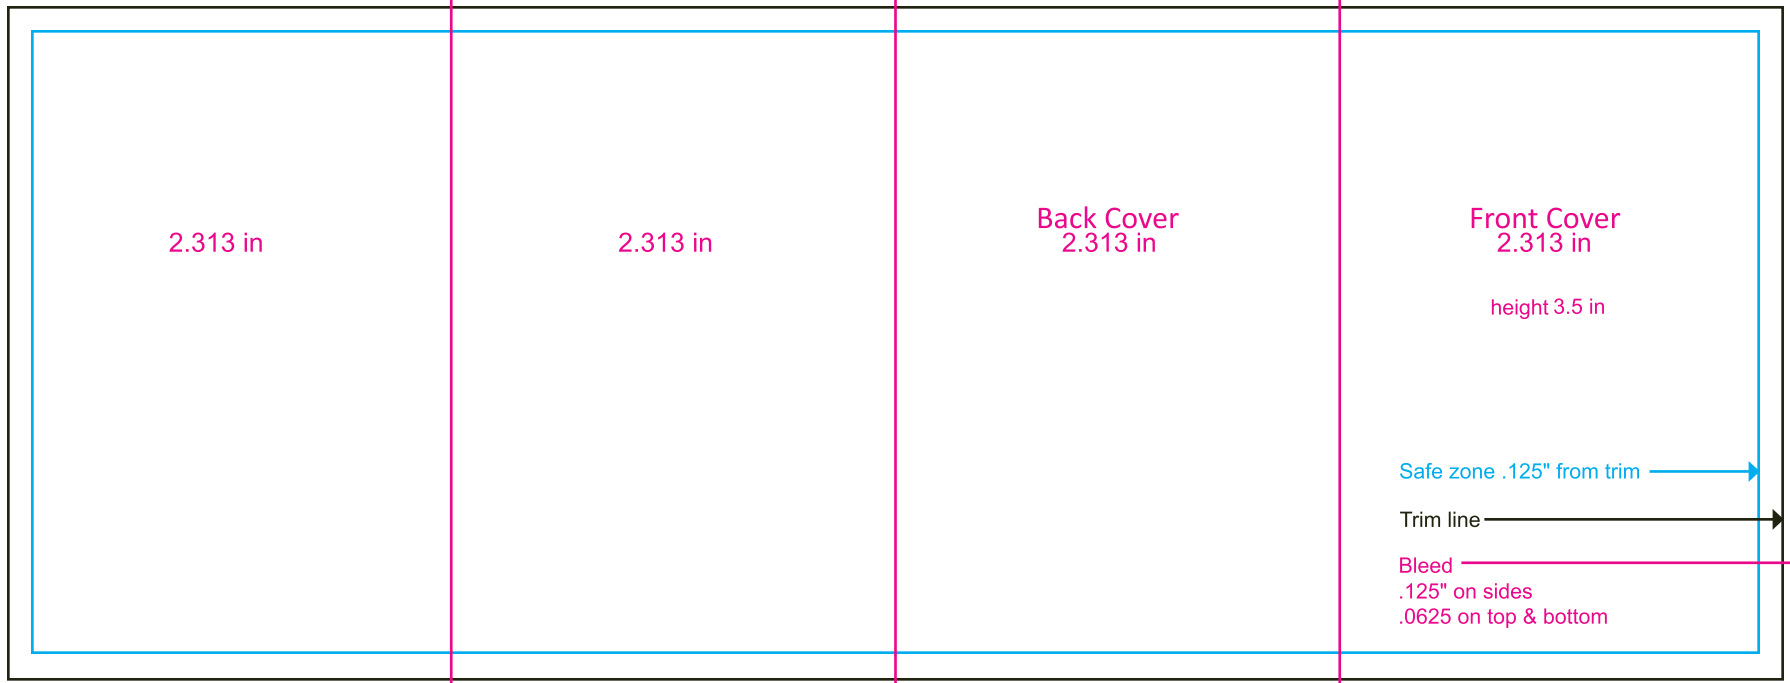

2.313 in

2.313 in

Back Cover
2.313 in

Front Cover
2.313 in

height 3.5 in

Safe zone .125" from trim

Trim line

Bleed

.125" on sides

.0625 on top & bottom

inside front
2.313 in

2.313 in

2.313 in

2.313 in