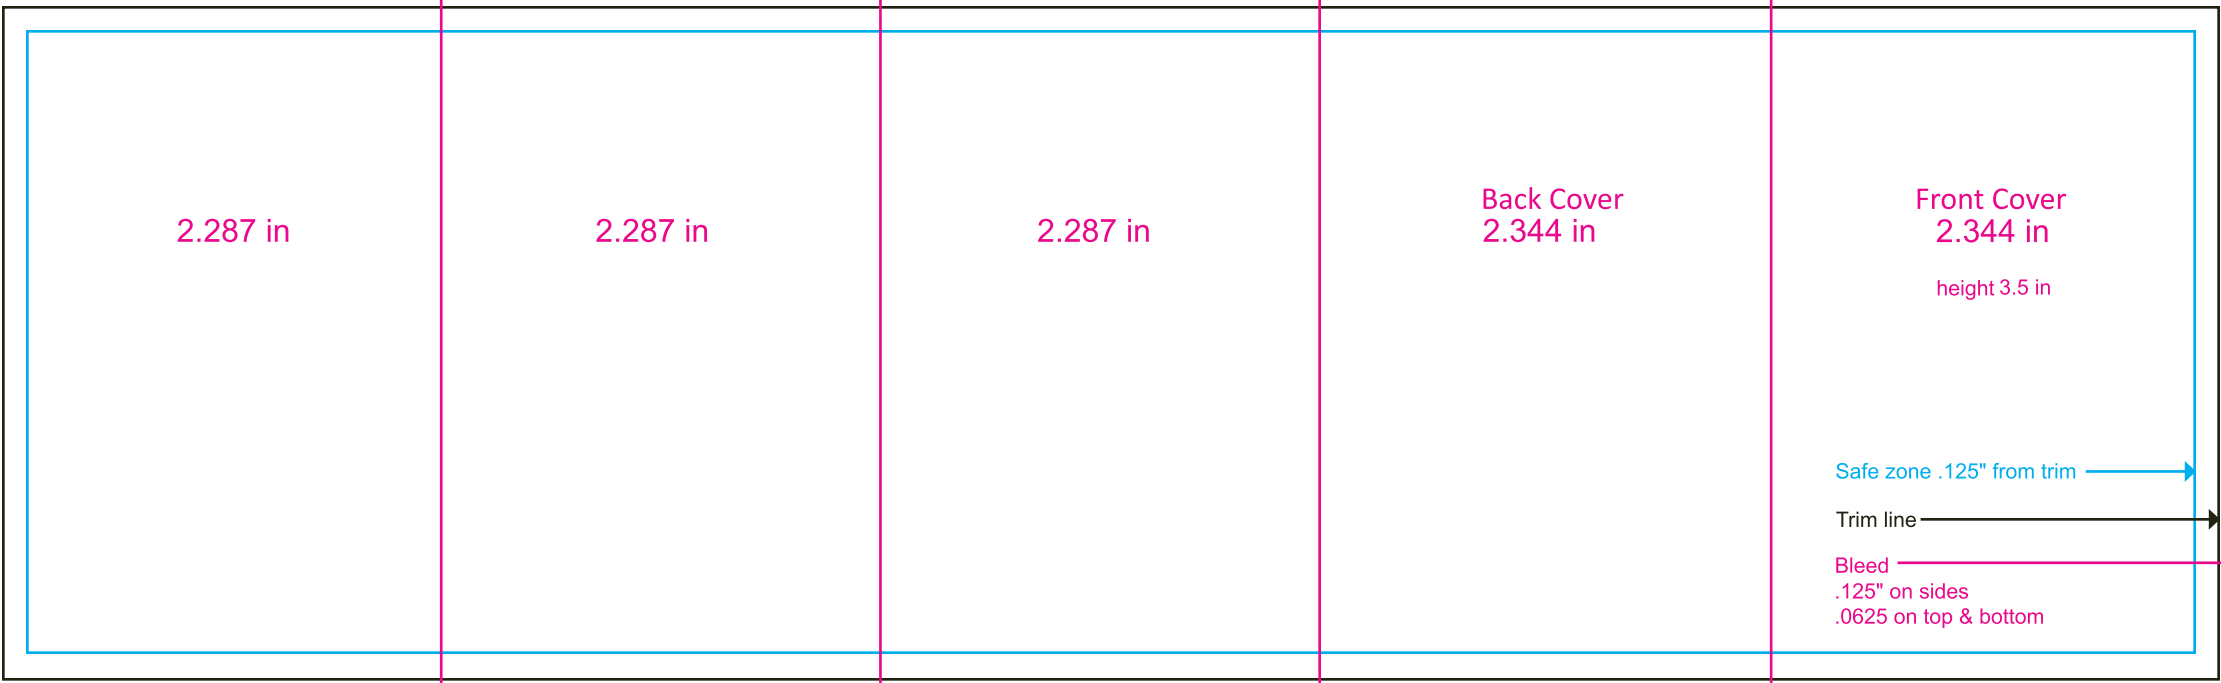

2.287 in

2.287 in

2.287 in

Back Cover
2.344 in

Front Cover
2.344 in

height 3.5 in

Safe zone .125" from trim

Trim line

Bleed

.125" on sides

.0625 on top & bottom

inside front
2.344 in
height 3.5 in

2.344 in

2.287 in

2.287 in

2.287 in